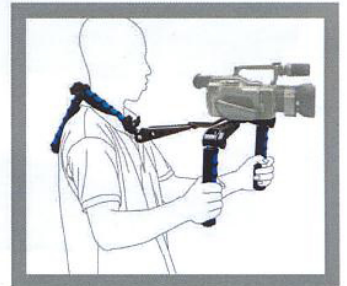

Shoulder mount No.2

Attention: Please turn along the direction of motion.

DSLR Rig Shoulder mount