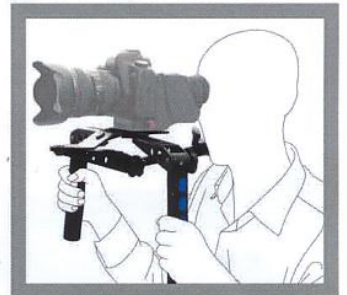

Shoulder mount No.1