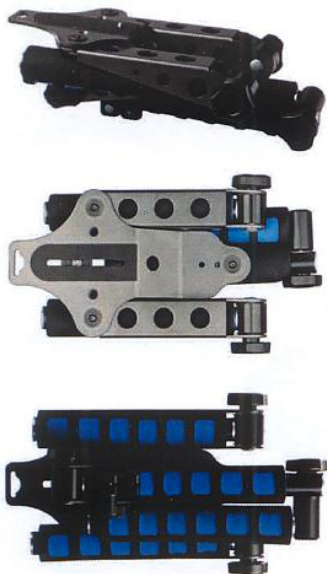

Low shot No.2