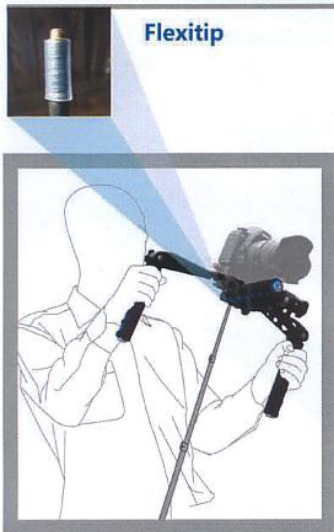

1/4 female

1/4 male

Drawtube

Foam tubing handle

header card hole

Baseplates

1/4 female

Lock for support pod

Flexitip

DSLR Rig Movie Kit

SHOULDER MOUNT

Easy for shooting
Viewing the ideal for
Canon 5D MarkII,7D
Sony DSR-PD198P
Panasonic AG-HMC153MC
Nikon D90 and any other camera
we have specially designed a real compact
Shoulder Mount for cameramen

with support pod (Optional Accessory)

Folded standard view: