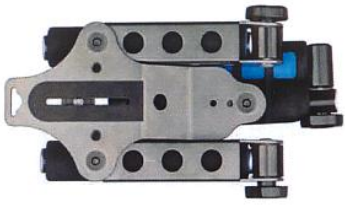

DSLR Rig

Easy for shooting

SHOULDER MOUNT

Movie Kit

SHOULDER MOUNT

Viewing the ideal for

Canon 5D MarkII, 7D

Sony DSR-PD198P

Panasonic AG-HMC153MC

Nikon D90 and any other camera

we have specially designed a real compact
Shoulder Mount for cameramen

Real compact
Easy for shooting

DSLR Rig

Shoulder mount

1/4 female

1/4 male

Drawtube

Foam tubing handle

header card hole

Baseplates

1/4 female

Lock for support pod

Flexitip

DSLR Rig Movie Kit

SHOULDER MOUNT

Easy for shooting
Viewing the ideal for
Canon 5D MarkII,7D
Sony DSR-PD198P
Panasonic AG-HMC153MC
Nikon D90 and any other camera
we have specially designed a real compact
Shoulder Mount for cameramen