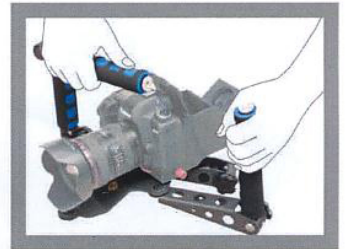

Low shot No.1