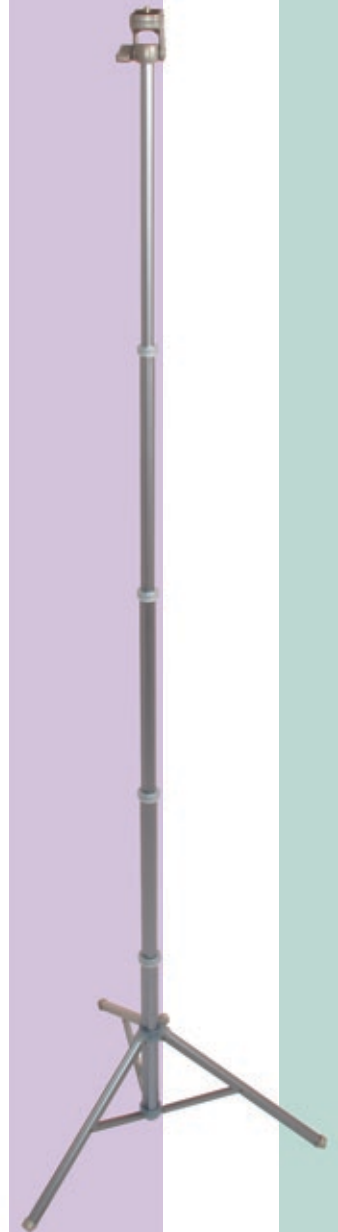

Lollipopod

Deep Sea Blue

Violet

Minty Green

Icy Blue

Cocoa Gold

Coral Red

Super Lightweight 270g
Carry Case + Weight Net
Folded Length: 33cm
Extended Length 133cm